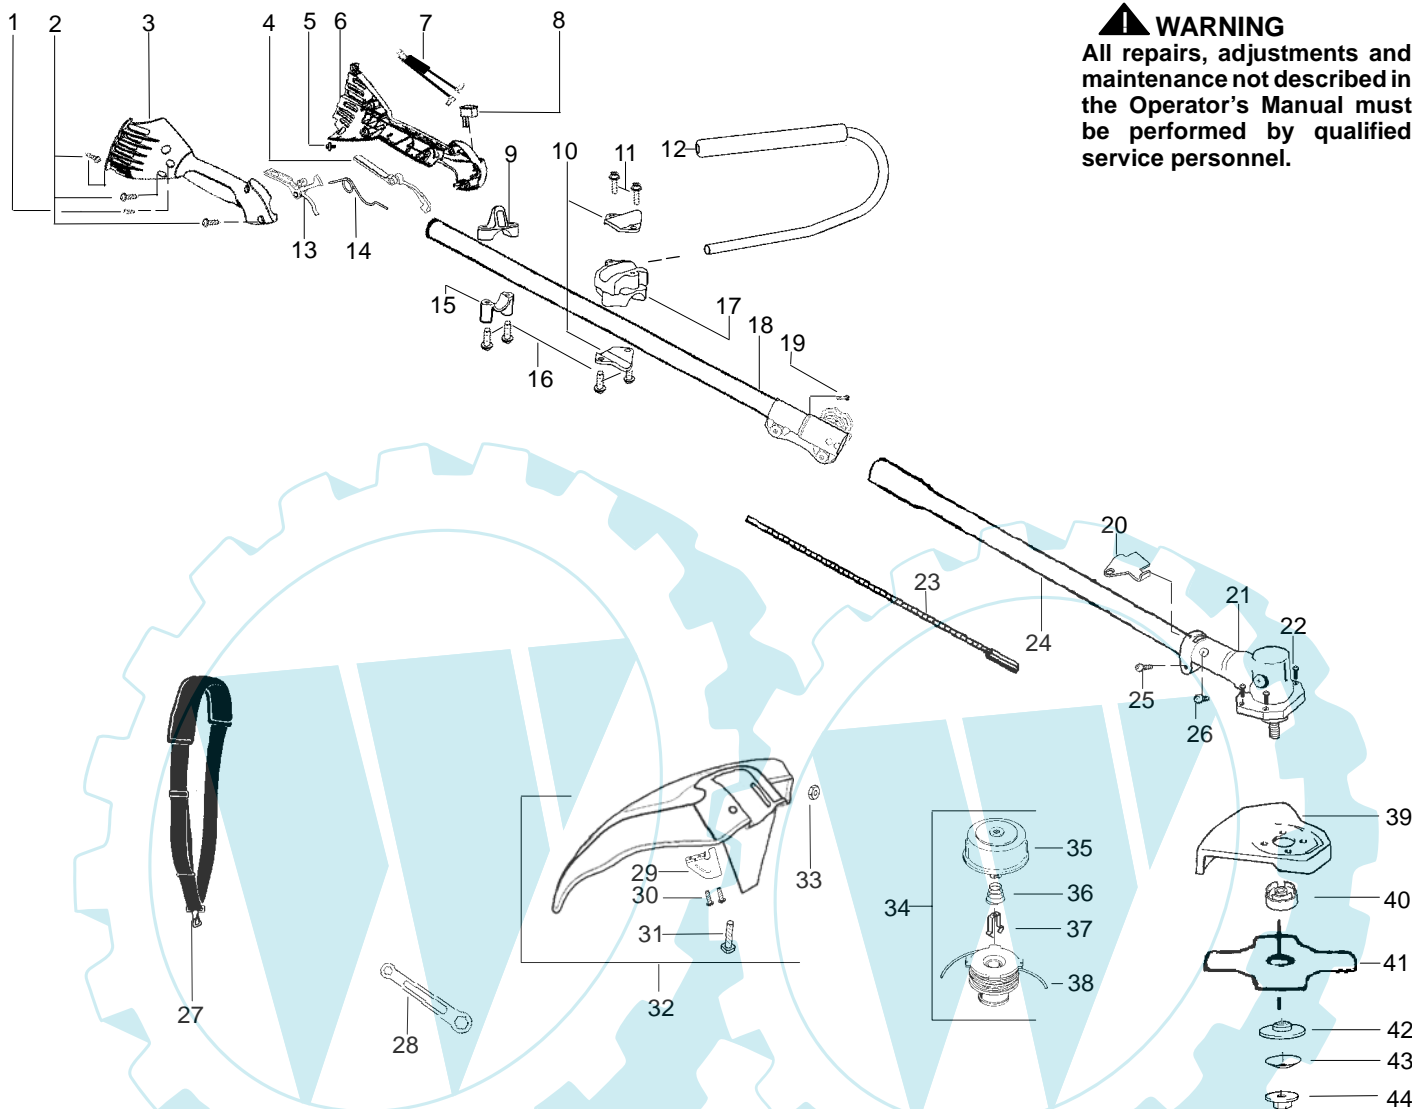

**▲ WARNING**  
All repairs, adjustments and maintenance not described in the Operator's Manual must be performed by qualified service personnel.

Ref.	Part No.	Description	Ref.	Part No.	Description	Ref.	Part No.	Description	
1.	530015805	Screw-alignment	19.	530016344	Screw	37.	530401957	Retainer-Spool	
2.	530015886	Screw	20.	530057554	Bracket-Shield	38.	530056500	Assy-Wound Spool	
3. ✓	545018902	Hsg.-Throttle-right	21.	530096100	Gearbox	39. ✓	530071947	Kit-Metal Shield	
4. ✓	545017601	Lockout-Throttle	22.	530016312	Screw	40.	530095815	Dust cup	
5.	530016326	Screw-Cable Ret.	23.	530096218	Shaft-Flex (lower)	41. ✓	545025801	Assy.-Weed Blade	
6. ✓	545018702	Hsg.-Throttle-left	24. ✓	530071948	Assy-Lower Shaft	42.	530095816	Washer	
7.	530058843	Assy-Wire	25.	530016014	Screw	43.	530016240	Washer-Belleville	
8.	530069572	Kit-Switch	26.	530016224	Screw	44.	530015793	Nut-Flange	
9.	530057986	Clamp-Harness(upper)	27.	530092085	Shoulder Strap	Not Shown			
10.	530058563	Clamp-Bracket	28.	530056401	Wrench	---		Operator Manual	
11.	530015886	Screw	29.	530052286	Limiters-Line	✓	530166213	(Euro)	
12. ✓	530071954	Kit-Handlebar	30.	530015814	Screw	✓	530166214	(Scan)	
13. ✓	545017701	Trigger-Throttle	31.	530015820	Bolt	✓	530166215	(Euro II)	
14. ✓	530016473	Spring-lockout	32. ✓	545026701	Kit-Shield Assy. (incl. 28,29,30,31,33)	✓	530166216	(Euro III)	
15.	530057987	Clamp-Harness(lower)	33.	530015197	Nut	✓	530166217	(Euro IV)	
16.	530015940	Screw	34.	530056498	Assy-Cutting Head (Incl. 35,36,37,38)	✓	530166218	(Euro V)	
17. ✓	545024501	Clamp-Handlebar	35.	530095772	Assy-Hub/Arbor	✓	530166219	(Turkish)	
18. ✓	545024802	Kit-Upper Shaft (Incl. Flex, clamp & 19)	36.	530053241	Spring-Return	✓	530150377	Decal-Shaft Warning	
							530056335	Decal-Blade Direction	
							530031159	Wrench-Hex 5/32"	
							✓	530150314	Decal-Warning
							502035505	Guard-Transport	