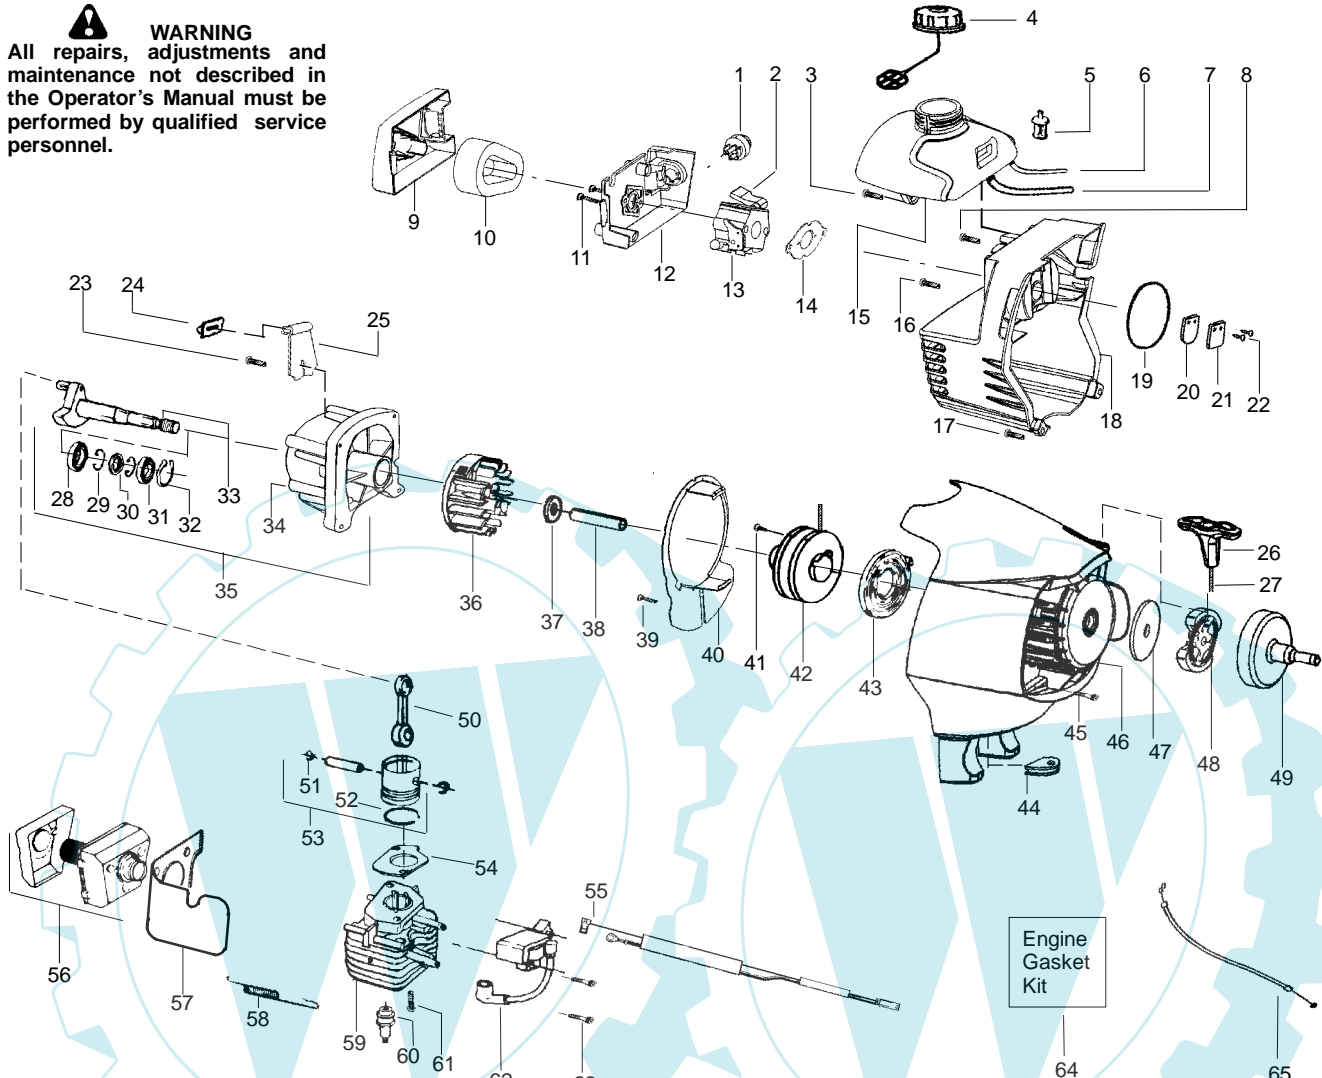

PARTS LIST NO. 530165410		McCULLOCH. PARTS LIST	MODEL(s) TMT3000	
DATE 3/23/05	Replaces 11/30/04 - 530165410-01		Note: Illustration may differ from actual model due to design changes	PAGE NO. 2

WARNING
All repairs, adjustments and maintenance not described in the Operator's Manual must be performed by qualified service personnel.

Ref.	Part No.	Description	Ref.	Part No.	Description	Ref.	Part No.	Description
1.	530047721	Bulb-Purge	24.	530055492	Isolator-Tank	48.	530055122	Assy-Clutch
2.	530071717	Kit-Choke Lever	25.	530054941	Ret.-Tank	49.	530028799	Drum-Clutch
3.	530015843	Screw-tank	26.	530058742	Handle-Starter	50.	530010960	Assy-Conn. Rod
4.	530057736	Cap-Fuel w/ret.	27.	530071325	Kit-Rope	51.	530015162	Ret.-Piston pin
5.	530095646	Assy-Fuel pickup	28.	530032103	Bearing-Inner	52.	530012594	Ring-Piston
6.	530069247	Kit-Carb/Purge fuel line	29.	530015787	Retainer	53.	530071998	Kit-Piston (Incl. 51,52)
7.	530069216	Kit-Tank/Purge fuel line	30.	530019158	Seal	54.	530071401	Gasket-Cylinder(kit)
8.	530015775	Screw	31.	530032102	Bearing-Outer	55.	530058846	Assy-Leadwire
9.	530150088	Cover-Air box	32.	530015789	Ret.-Crankshaft	56.	530069310	Kit-Muffler
10.	530054946	Filter-Air	33.	530028807	Assy-Crankshaft	57.	530058957	Shield
11.	530015849	Screw-Carb.	34.	530012514	Assy-Crankcase (Incl. 28-31)	58.	530036409	Spring-Muffler
12.	530150080	Box-Air	35.	530071685	Assy-C'case/C'shaft	59.	530012488	Cylinder
13.	530071637	Assy-Carb(WT628)	36.	530055524	Assy-Flywheel	60.	952030249	Plug-Spark(RCJ-6Y)
(Note: Repair kits are not available for this carburetor)			37.	530016030	Washer	61.	530001624	Bolt-Cyl. 1/4-20"
14.	530071401	Gasket-Carb.(kit)	38.	530055620	Spacer	62.	530039218	Module-Ignition
15.	530150092	Assy-Fuel Tank	39.	530015775	Screw-Baffle	63.	530016357	Screw-Module
16.	530015771	Screw-Crankcase	40.	530054939	Plate-Baffle	64.	530071401	Kit-Gasket (Incl. 14,19, 54)
17.	530015952	Screw-Shroud	41.	530016391	Screw-Rope	65.	545026801	Assy-Throttle cable
18.	530150089	Shroud w/heat shield	42.	530071399	Kit-Pulley(incl.41)			
19.	530071401	O-ring-Shroud (kit)	43.	530042086	Spring-Starter			
20.	530027593	Valve-Reed	44.	530019182	Grommet			
21.	530054596	Stop-Reed	45.	530015810	Screw-F/hsg.			
22.	530016064	Screw-Reed stop	46.	545020002	Assy.-Fan Housing			
23.	530015875	Screw-Retainer	47.	530094189	Washer-Clutch			

✓ = NEW PART NUMBER FOR THIS IPL   * = REFER TO THE SERVICE REFERENCE INDICATED FOR MORE INFORMATION. (LOCATED AT END OF IPL)